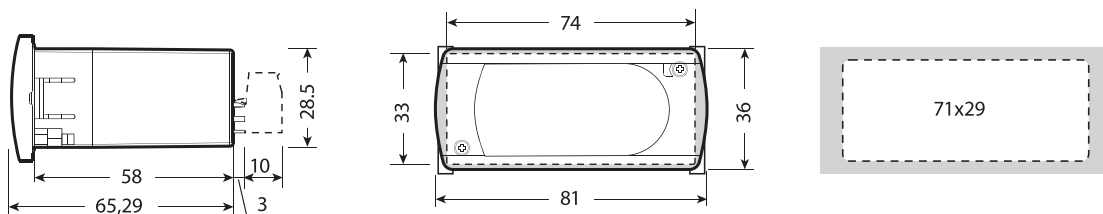

Dimension

Q Inter Supply Co., Ltd.

444 19/F, Olympia Thai Tower, Ratchadapisek Road
Samsenok, Huaykwang, Bangkok 10310 Thailand
Tel. +66.2.5135928 Fax. +66.2.5135982